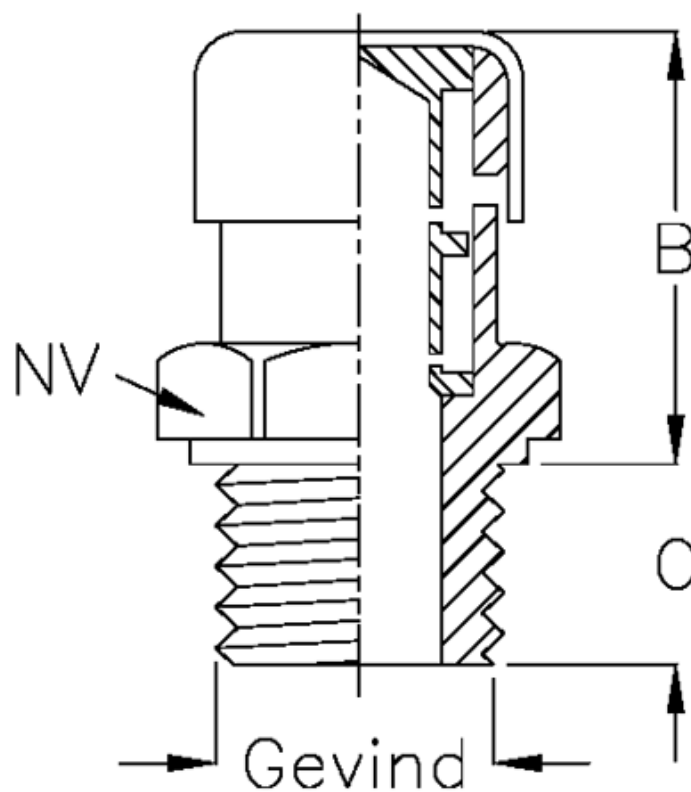

Data Sheet

Article number: 21300658

Description: Breather plug w/labyrinth
Type 30A G 3/4

Measures

B = 23

C = 12

NV = 32

Thread = 3/4 GAS